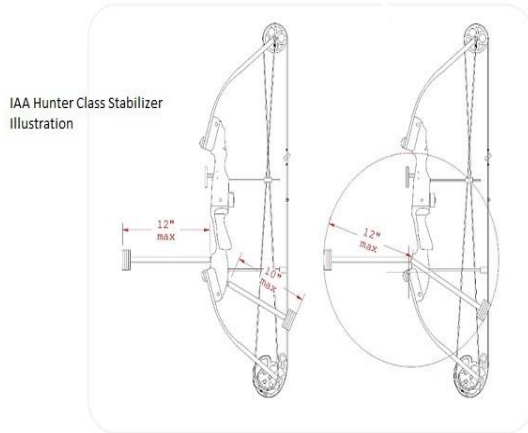

### 2019 IAA INDOOR 3D CLASSES & RULES

**\*\*ALL CLASSES ARE KNOWN YARDAGE\*\***

**\*\*\*MAXIMUM ARROW DIAMETER OF 27/64 IN ALL CLASSES\*\*\***

**\*\*\*\*When shooting a "HUNTER CLASS" and utilizing 2 points of attachment the front stabilizer will not exceed 12" in overall length from the point of connection, and the rear stabilizer will not exceed 10" in overall length from the point of attachment. Weights, vibration dampners, quick connects, etc will be included when measuring overall length. If using a single point of connection, the stabilizer can be any shape or configuration but must be contained within a theoretical sphere having a radius of 12" measured from the point of attachment.\*\*\*\***