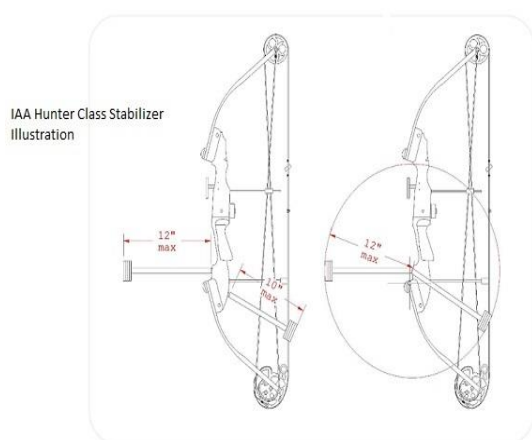

I.A.A. INDEPENDENT ARCHERS ASSOCIATION

"Where The Archer Comes 1st"

2020 IAA INDOOR 3D CLASSES & RULES

****ALL CLASSES ARE KNOWN YARDAGE****

*****MAXIMUM ARROW DIAMETER OF 27/64 IN ALL CLASSES*****

Unsportsmanlike Conduct

****Senior Classes are optional class for archers 50 and up, Super Senior Classes 60 and up****

******When shooting a "HUNTER CLASS" and utilizing 2 points of attachment the front stabilizer will not exceed 12" in overall length from the point of connection, and the rear stabilizer will not exceed 10" in overall length from the point of attachment. Weights, vibration dampners, quick connects, etc will be included when measuring overall length. If using a single point of connection, the stabilizer can be any shape or configuration but must be contained within a theoretical sphere having a radius of 12" measured from the point of attachment******